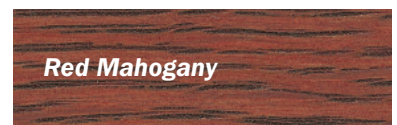

Wood Preparation

WOOD DYE

For use on bare wood prior to finishing with any of Rustin's wood finishes. Quick drying penetrating stain, does not raise the grain. Supplied in 11 shades, which may be intermixed to make an infinite variety of natural wood shades. Suitable for interior and exterior use.

Sizes: 125ml, 250ml, 1L, 5L

Colours shown match as near possible to prints produced by any electronic printing process